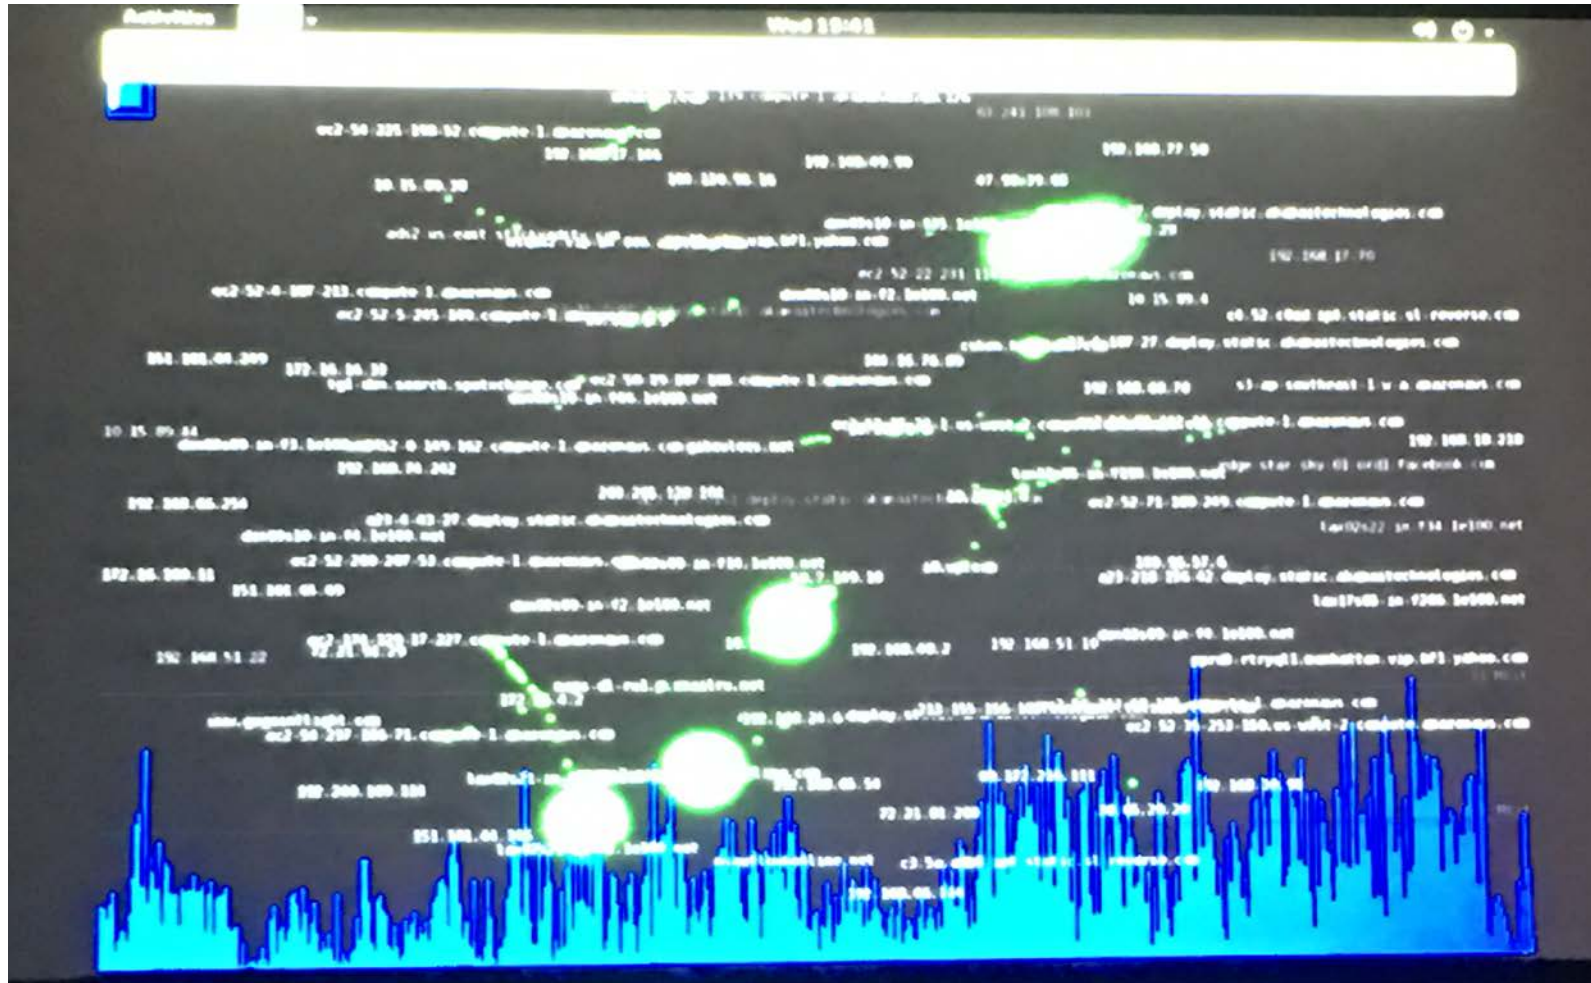

Real Time Attacks